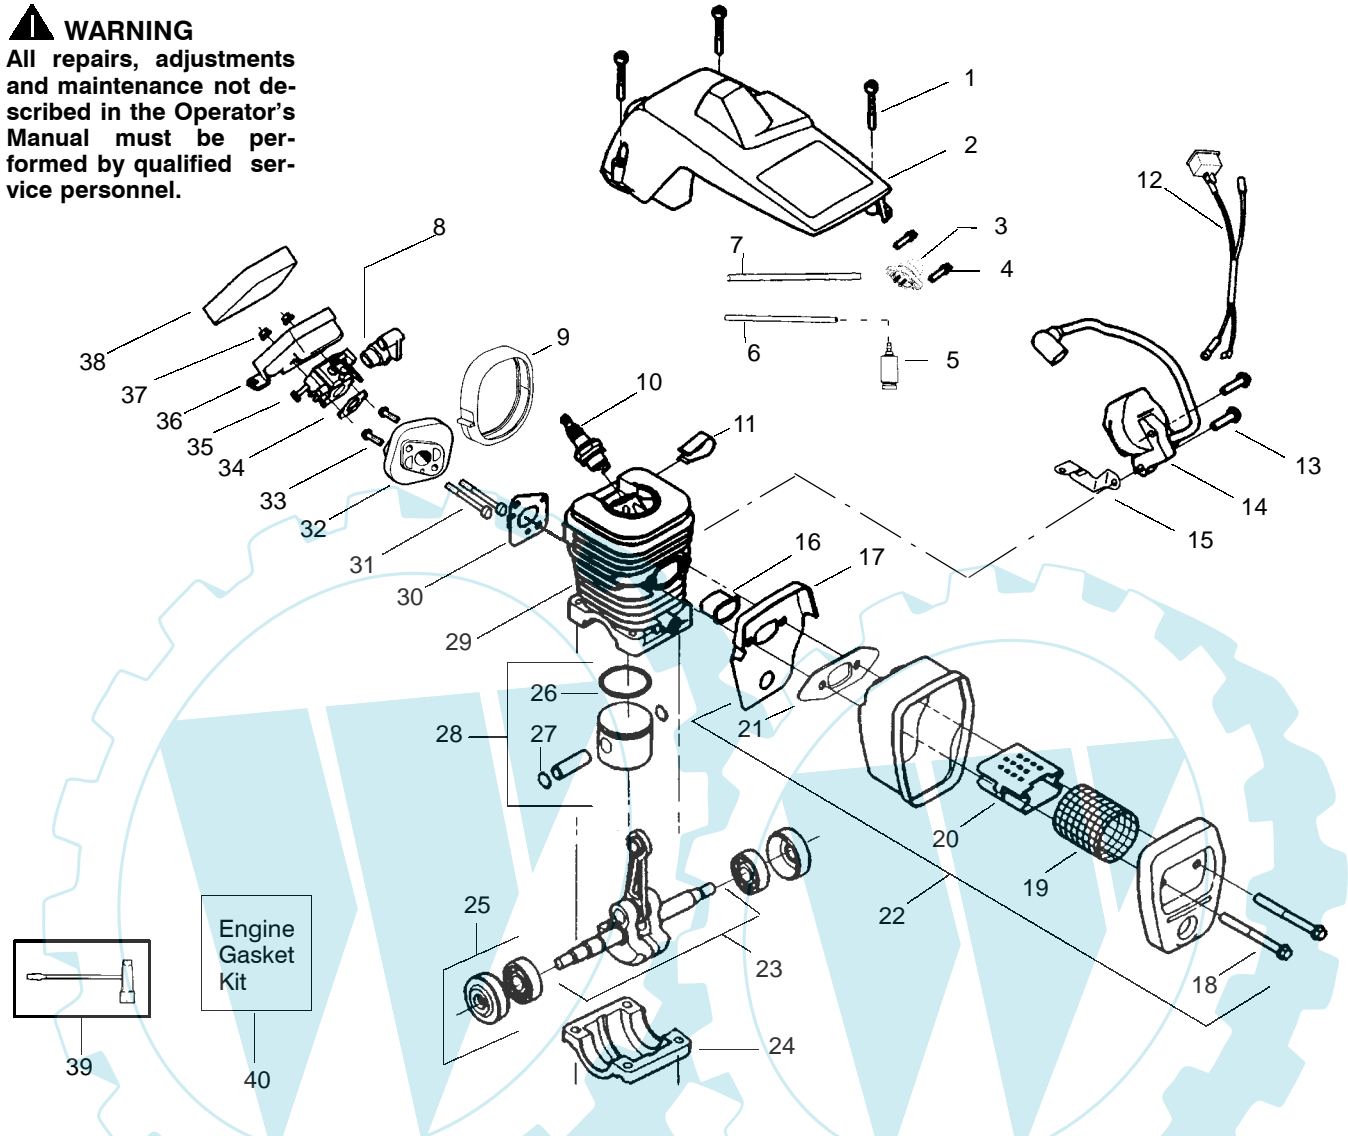

PARTS LIST NO. 530163183		turbo® silent	PARTS LIST	CHAIN SAW MODEL(S) Turbo Silent - 4041	
DATE 11/26/02	Replaces 163183 - 6/28/02			Note: Illustration may differ from actual model due to design changes	PAGE NO. 2

⚠ WARNING
All repairs, adjustments and maintenance not described in the Operator's Manual must be performed by qualified service personnel.

Ref.	Part No.	Description	Ref.	Part No.	Description	Ref.	Part No.	Description
1.	530016153	Screw	19.	530036103	Screen-Spark	36.	530047604	Housing-Air Filter
2.	530071310	Shield-Cylinder	20.	530037813	Diffuser-Muffler	37.	530016101	Nut
3.	530047213	Assy-Air Purge	21.	530069608	Gasket-Muffler (kit)	38.	530037793	Air Filter - Foam
4.	530015780	Screw	22.	530047207	Assy-Muffler (Incl. 19,20, 21,22,23)	39.	530031135	Wrench-Bar
5.	530095646	Assy-Fuel Pick-up	23.	530047062	Assy-Crankshaft	40.	530069608	Kit-Engine Gasket (incl. 36,32,23)
6.	530069247	Kit-Line Purge/Carb. (Small Dia)	24.	530037935	Cap-Crankcase			
7.	530069216	Kit-Line Purge/Tank (large line)	25.	530056363	Assy-Seal & Bearing			
8.	530035526	Grommet-Carb Adjust.	26.	530038729	Ring-Piston			
9.	530054144	Seal-Carb Adapter	27.	530015697	Retainer - Piston Pin			
10.	952030150	Spark Plug (RCJ-7Y)	28.	530071408	Kit-Piston - (incl. 28-29)			
11.	530016136	Clip-High Tension Lead	29.	530071412	Kit-Cylinder			
12.	530049117	Assy-Wire Harness (Includes switch)	30.	530069608	Gasket-Carb.			
13.	530015814	Screw	31.	530016187	Adapter (kit)			
14.	530039167	Module-Ignition	32.	530049700	Screw			
15.	530047442	Strap-Ground	33.	530016386	Carb. Adapter	↗	530163673	Manual - (Euro I)
16.	530037652	Insulator-Heat	34.	530069608	Screw	↗	530163660	Manual - (Euro II)
17.	530049870	Back Plate-Muffler	35.	---	Carb. Gasket (kit)	↗	530163667	Manual - (Euro III)
18.	530016132	Screw		530069722	Kit-Carburetor (WT-391)	↗	530163661	Manual - (Euro IV)
				530071621	Kit-Carburetor (WT-625)			

↗ = NEW PART NUMBER FOR THIS IPL

* = REFER TO THE SERVICE REFERENCE INDICATED FOR MORE INFORMATION. (LOCATED AT END OF IPL)