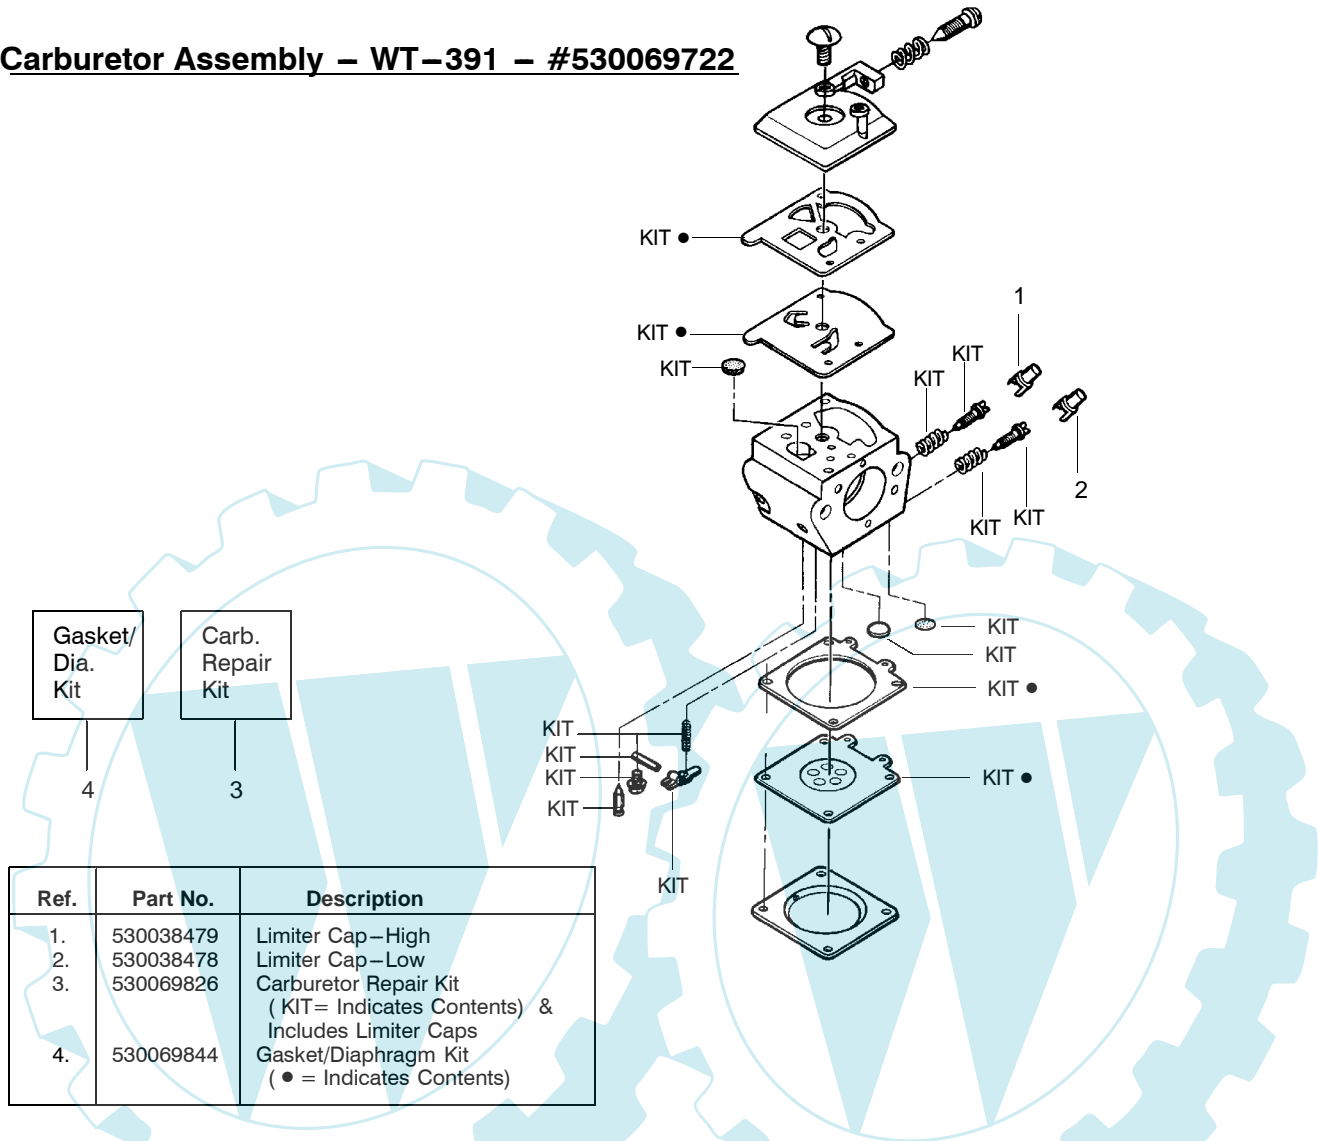

PARTS LIST NO. 530163183		turbo® silent	PARTS LIST	CHAIN SAW MODEL(S) Turbo Silent - 4041	
DATE 11/26/02	Replaces 163183 - 6/28/02			Note: Illustration may differ from actual model due to design changes	PAGE NO. 3

Carburetor Assembly – WT-391 – #530069722

Ref.	Part No.	Description
1.	530038479	Limiter Cap–High
2.	530038478	Limiter Cap–Low
3.	530069826	Carburetor Repair Kit (KIT= Indicates Contents) & Includes Limiter Caps
4.	530069844	Gasket/Diaphragm Kit (• = Indicates Contents)

Kit - Carburetor Assembly No. 530071621 - WT-625

Note: No Repair kits are available for this carburetor, please order the complete assembly part number 530-071621 - WT-625

✓ = NEW PART NUMBER FOR THIS IPL

★ = REFER TO THE SERVICE REFERENCE INDICATED FOR MORE INFORMATION. (LOCATED AT END OF IPL)