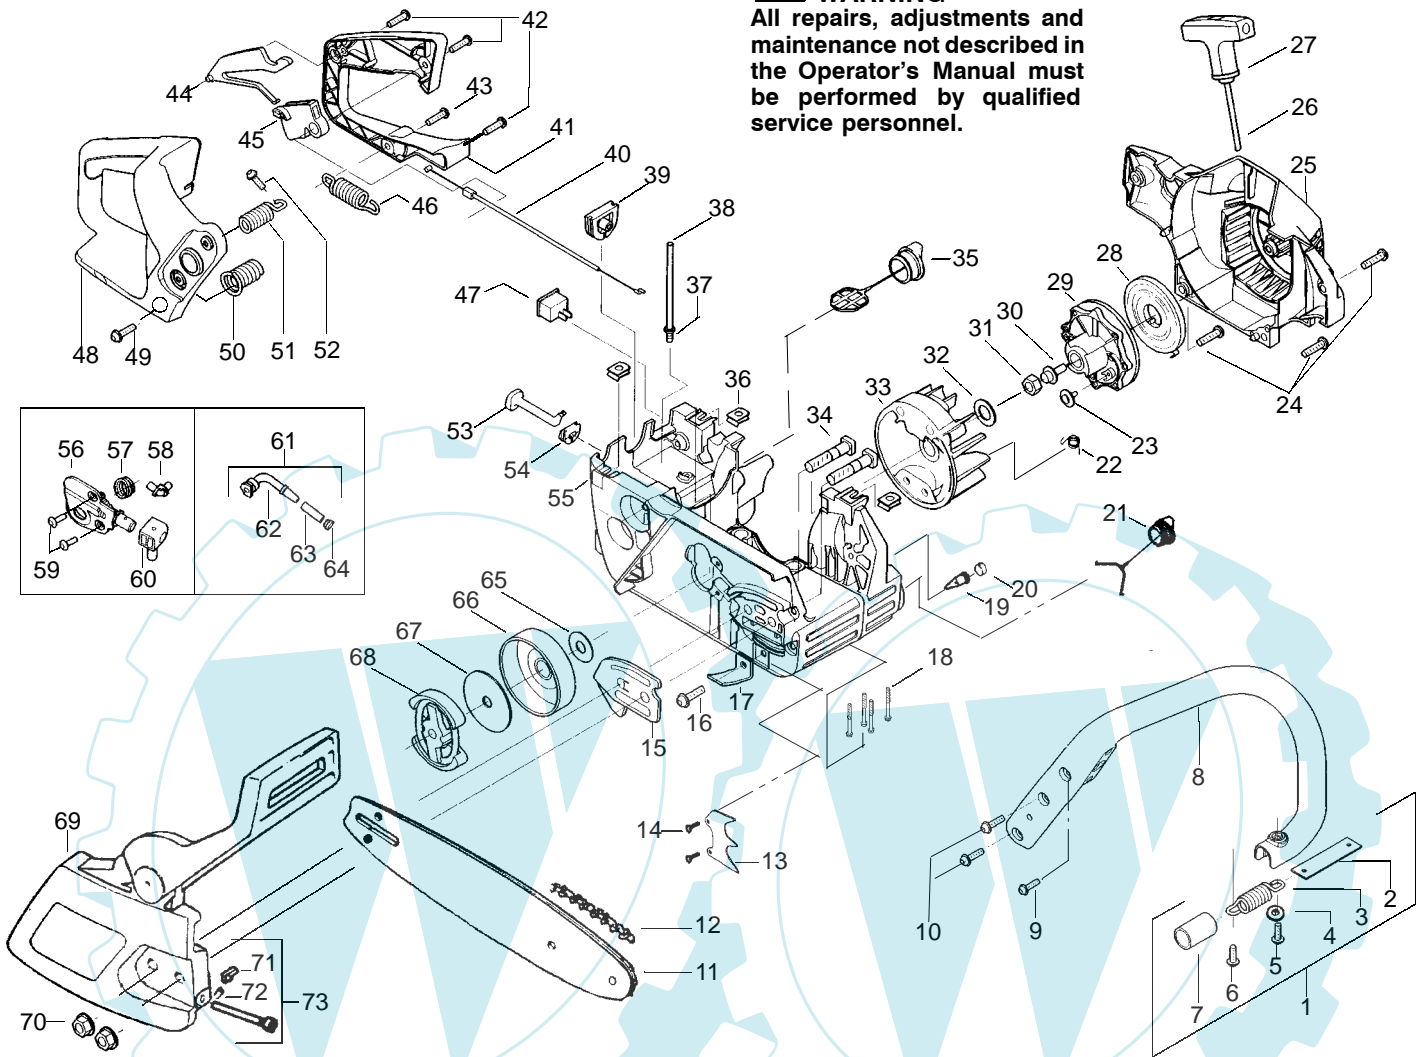

PARTS LIST NO. 530163183		turbo® silent	PARTS LIST	CHAIN SAW MODEL(S) Turbo Silent - 4041	
DATE 11/26/02	Replaces 163183 - 6/28/02			Note: Illustration may differ from actual model due to design changes	PAGE NO. 1

⚠ WARNING
All repairs, adjustments and maintenance not described in the Operator's Manual must be performed by qualified service personnel.

Ref.	Part No.	Description	Ref.	Part No.	Description	Ref.	Part No.	Description
1.	530047963	Assy.-Isolator	27.	530056402	Handle-Starter	53.	530047605	Knob-Choke
2.	530047608	Strap-Limiter	28.	530027531	Spring-Recoil	54.	530049005	Grommet-Knob
3.	530042082	Spring-Isolator	29.	530037817	Pulley-Starter	55.	530056819	Assy-Chassis
4.	530015123	Washer	30.	530015920	Screw	56.	530071259	Kit-Oil Pump (Incls. 57,58,60)
5.	530016018	Screw	31.	530016134	Nut-Flywheel	57.	530037820	Gear-Worm Spring
6.	530015843	Screw	32.	530015127	Washer-Flywheel	58.	530049477	Elbow-Oil Pickup
7.	530036142	Sleeve-AV Spring	33.	530039209	Assy-Flywheel	59.	530016064	Screw
8.	530047583	Handle-Front	34.	530016133	Bolt-Bar	60.	530019206	Seal Block
9.	530015940	Screw	35.	530047192	Assy-Fuel Cap	61.	530047663	Assy-Oil Pickup (Incl. 62-64)
10.	530015814	Screw	36.	530015922	Nut-U-Type	62.	530038373	Pick-up Oiler
11.	952044370	Bar - 16"	37.	530023877	Fitting-fuel line	63.	530037821	Filter-Oil
12.	952051211	Chain 16"	38.	530069216	Kit-Fuel line (large)	64.	530030189	Plug-Oil Filter
13.	530014381	Kit-Assy Spike(incl.14)	39.	530047631	Grommet-Cable	65.	530015907	Washer-Thrust
14.	530015805	Screw	40.	530047602	Cable-Throttle	66.	530047061	Assy.-Clutch Drum w/bearing
15.	530038238	Plate-Bar Mounting	41.	530047581	Cover-Rear Handle	67.	530015611	Washer-Clutch
16.	530015814	Screw	42.	530015906	Screw	68.	530014949	Assy. Clutch
17.	530029850	Chain Catcher	43.	530015886	Screw	69.	530056823	Assy-Chain Brake
18.	530016132	Screw	44.	530036098	Lockout-Throttle	70.	530015917	Nut-Bar Mounting
19.	530026119	Check Valve	45.	530036097	Trigger-Throttle	71.	530015826	Pin-Retainer
20.	530038264	Plug-Bronze Vent	46.	530042082	Spring	72.	530038593	Retainer
21.	530010846	Assy-Oil Cap	47.	530069572	Kit-Switch	73.	530069611	Kit-Bar Adjust
22.	530023817	Spring-Starter Dog	48.	530047582	Handle - Rear			
23.	530016080	Screw	49.	530015814	Screw			
24.	530015892	Screw	50.	530053274	Assy. Isolator - lower			
25.	530056822	Housing-Fan	51.	530071385	Kit-Isolator (Upper)			
26.	530069232	Kit-Rope	52.	530015875	Screw			

↗ = NEW PART NUMBER FOR THIS IPL

* = REFER TO THE SERVICE REFERENCE INDICATED FOR MORE INFORMATION. (LOCATED AT END OF IPL)